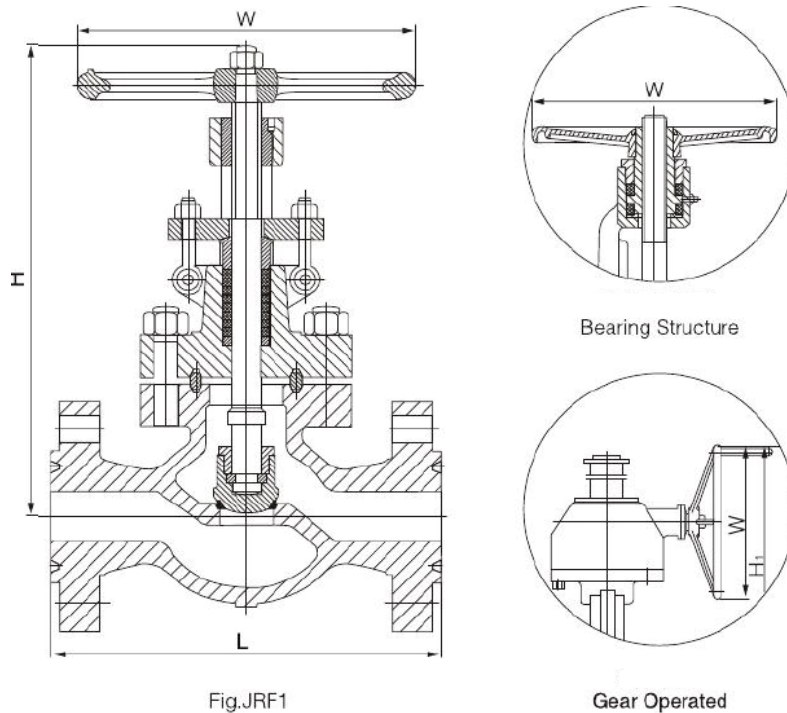

## API 1500 LB Flange Cast Steel Globe Valve

### Structure Diagram

Pressure: Class 1500

Bolted Bonnet

6° and above: With Bearing Structure

8° and above: Gear Operated

---

**Wenzhou Kerui Valve Industry Co., LTD**

**Address:**

**Parameters**

No.	Part Name	Carbon Steel	Stainless Steel	Alloy Steel	Low Temperature Steel
1	Body	A216 GR WCB	A351 GR CF8	A217 GR WC6	A352 GR LCB
2	Seat	A105	/	A182 GR F304	A182 GR F304
3	Disk	A216 GR WCB	A351 GR CF8	A217 GR WC6	A352 GR LCB
4	Stem	A276 TYPE410	A276 TYPE304	A182 GR F22	A276 TYPE 304
5	Bolt	A193 GR B7	A193 GR 8	A193 GR B7	A193 GR 8
6	Nut	A194 GR 2H	A194 GR B8	A194 GR 4	A194 GR B8
7	Back Seat	A182GR F6a	A182 GR F304	A182 GR F304	A182 GR F304
8	Gasket	Graphite+SS304			
9	Packing	Graphite			
10	Pin	A194 GR 2H	A276 TYPE304	A276 TYPE 410	A276 TYPE 304
11	Packing Bushing	A182GR F6a	A182 GR F304	A182 GR F6a	A182 GR F304
12	Eyebolt	A193 GR B7	A193 GR 8	A193 GR B7	A193 GR 8
13	Eyebolt Nut	A194 GR 2H	A194 GR B8	A194 GR 4	A194 GR B8
14	Gland	A216 GR WCB	A351 GR CF8	A216 GR WCB	A352 GR LCB
15	Bonnet	A216 GR WCB	A351 GR CF8	A216 GR WCB	A352 GR LCB
16	Stem Nut	B148 UNS C95600	B148 UNS C95600	B148 UNS C95600	B148 UNS C95600
17	Handwheel	A197	A197	A197	A197
18	Handwheel Nut	A108 GR 1020	A182 GR F304	A108 GR 1020	A182 GR F304

Classes	Size		Dimensions						Weight (Kg)		Torque	Cv
	mm	in.	L (RF)	L (BW)	L (RJ)	H	H1	W	RF	BW		
	80	3	470	470	473	635	-	350	122	-	-	95

**Wenzhou Kerui Valve Industry Co., LTD**

**Address:**

No.1 Tantou Village, Yongqiang High-tech Park, Longwan District, Wenzhou City, China