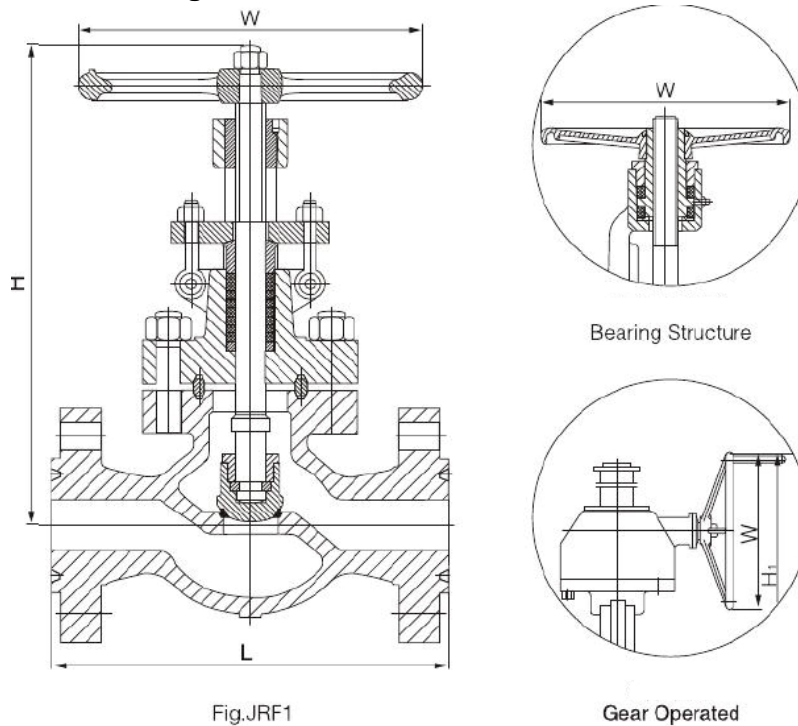

API 600LBFlange Cast Steel Globe Valve

Structure Diagram

Fig.JRF1

Gear Operated

Pressure: Class 600

Bolted Bonnet

6° and above: With Bearing Structure

8° and above: Gear Operated

E-mail: sale@createvalve.com / offer@createvalve.com

Parameters

No.	Part Name	Carbon Steel	Stainless Steel	Alloy Steel	Low Temperature Steel
1	Body	A216 GR WCB	A351 GR CF8	A217 GR WC6	A352 GR LCB
2	Seat	A105	/	A182 GR F304	A182 GR F304
3	Disk	A216 GR WCB	A351 GR CF8	A217 GR WC6	A352 GR LCB
4	Stem	A276 TYPE410	A276 TYPE304	A182 GR F22	A276 TYPE 304
5	Bolt	A193 GR B7	A193 GR 8	A193 GR B7	A193 GR 8
6	Nut	A194 GR 2H	A194 GR B8	A194 GR 4	A194 GR B8
7	Back Seat	A182GR F6a	A182 GR F304	A182 GR F304	A182 GR F304
8	Gasket	Graphite+SS304			
9	Packing	Graphite			
10	Pin	A194 GR 2H	A276 TYPE304	A276 TYPE 410	A276 TYPE 304
11	Packing Bushing	A182GR F6a	A182 GR F304	A182 GR F6a	A182 GR F304
12	Eyebolt	A193 GR B7	A193 GR 8	A193 GR B7	A193 GR 8
13	Eyebolt Nut	A194 GR 2H	A194 GR B8	A194 GR 4	A194 GR B8
14	Gland	A216 GR WCB	A351 GR CF8	A216 GR WCB	A352 GR LCB
15	Bonnet	A216 GR WCB	A351 GR CF8	A216 GR WCB	A352 GR LCB
16	Stem Nut	B148 UNS C95600	B148 UNS C95600	B148 UNS C95600	B148 UNS C95600
17	Handwheel	A197	A197	A197	A197
18	Handwheel Nut	A108 GR 1020	A182 GR F304	A108 GR 1020	A182 GR F304

Classes	Size		Dimensions						Weight (Kg)		Torque	Cv
	m	in.	L (RF)	L (BW)	L (RJ)	H	H1	W	RF	BW		
	40	1 1/2	241	241	241	425	-	200	34	32	30	-

Wenzhou Kerui Valve Industry Co., LTD

Address:

No.1 Tantou Village, Yongqiang High-tech Park, Longwan District, Wenzhou City, China